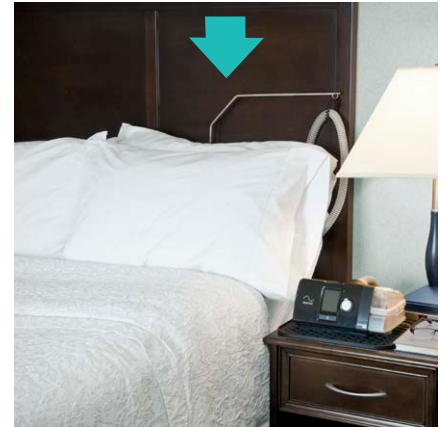

Now You Don't!