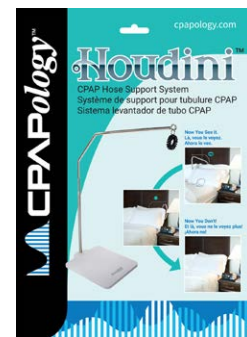

Product	Part #	UPC # (ea.)	UPC # (Case of 12)
Houdini™	CY-K8405	663427404051	663427454056