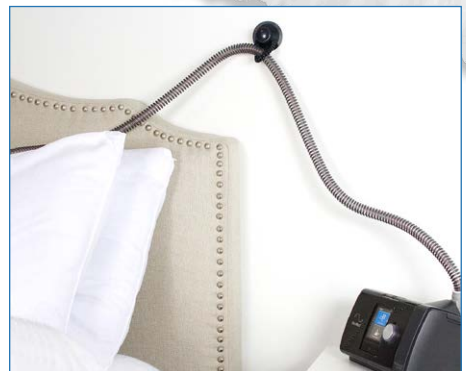

Visit cpapology.com to view **JACK™** video