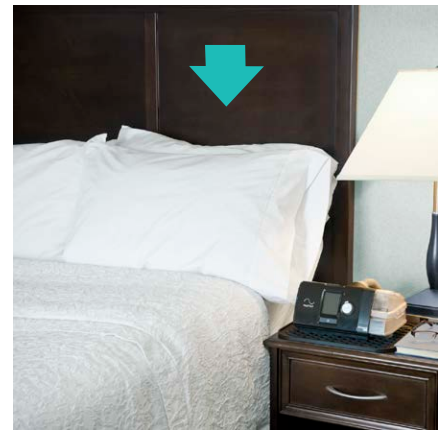

Product	Part #	UPC # (ea.)	UPC # (Case of 12)
Houdini™	CY-K8405	663427404051	663427454056