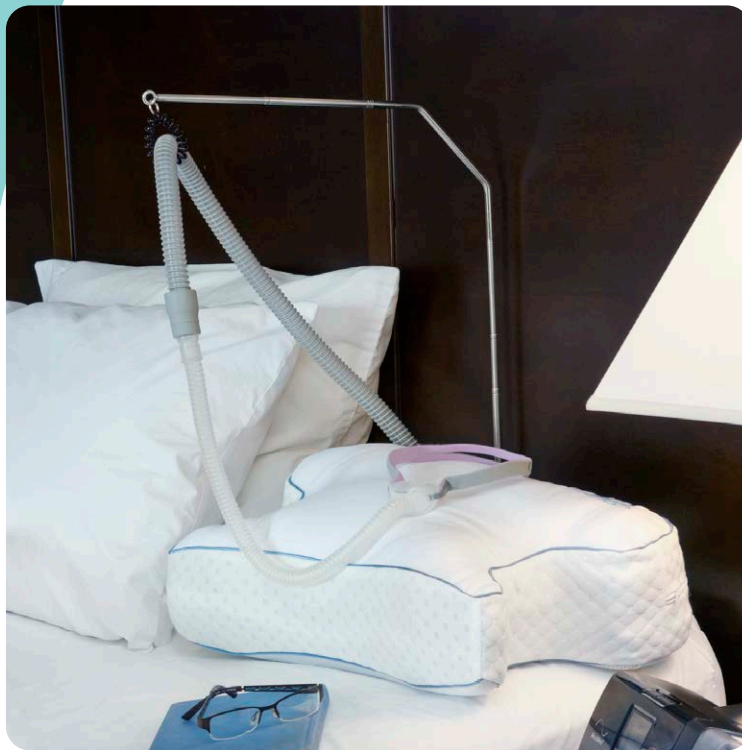

Houdini™

Hose Support System

The Houdini CPAP Hose Support System offers a CPAP user the ability to support their hose and mask from above the bed while using their CPAP device, allowing the freedom to move from side to side without restriction. The Houdini's innovative telescopic pole allows the user to retract the pole downward, hence disappearing behind the pillow during non-use.

Now You See It!