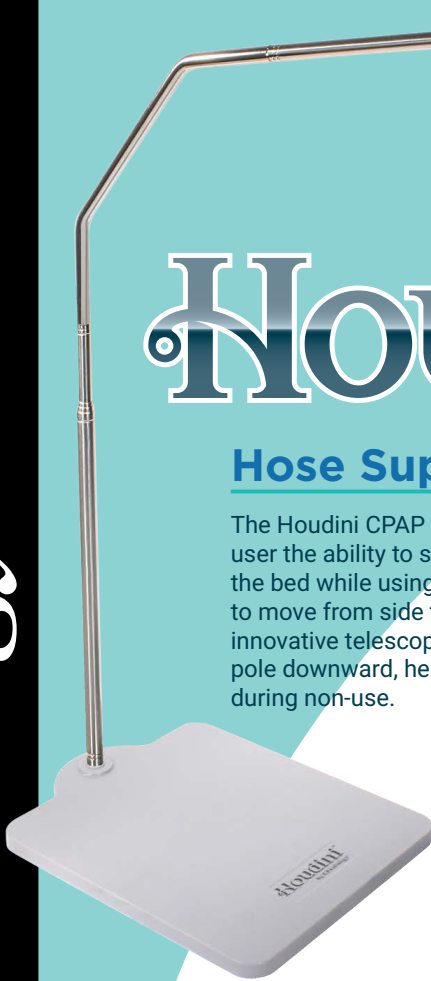

Houdini™

Hose Support System

The Houdini CPAP Hose Support System offers a CPAP user the ability to support their hose and mask from above the bed while using their CPAP device, allowing the freedom to move from side to side without restriction. The Houdini's innovative telescopic pole allows the user to retract the pole downward, hence disappearing behind the pillow during non-use.

Now You See It!