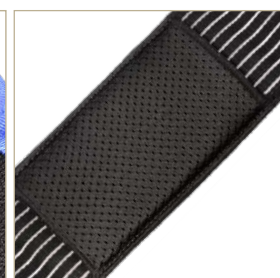

Breathable Chin Mesh

Anti-Snore

Improves CPAP Compliance